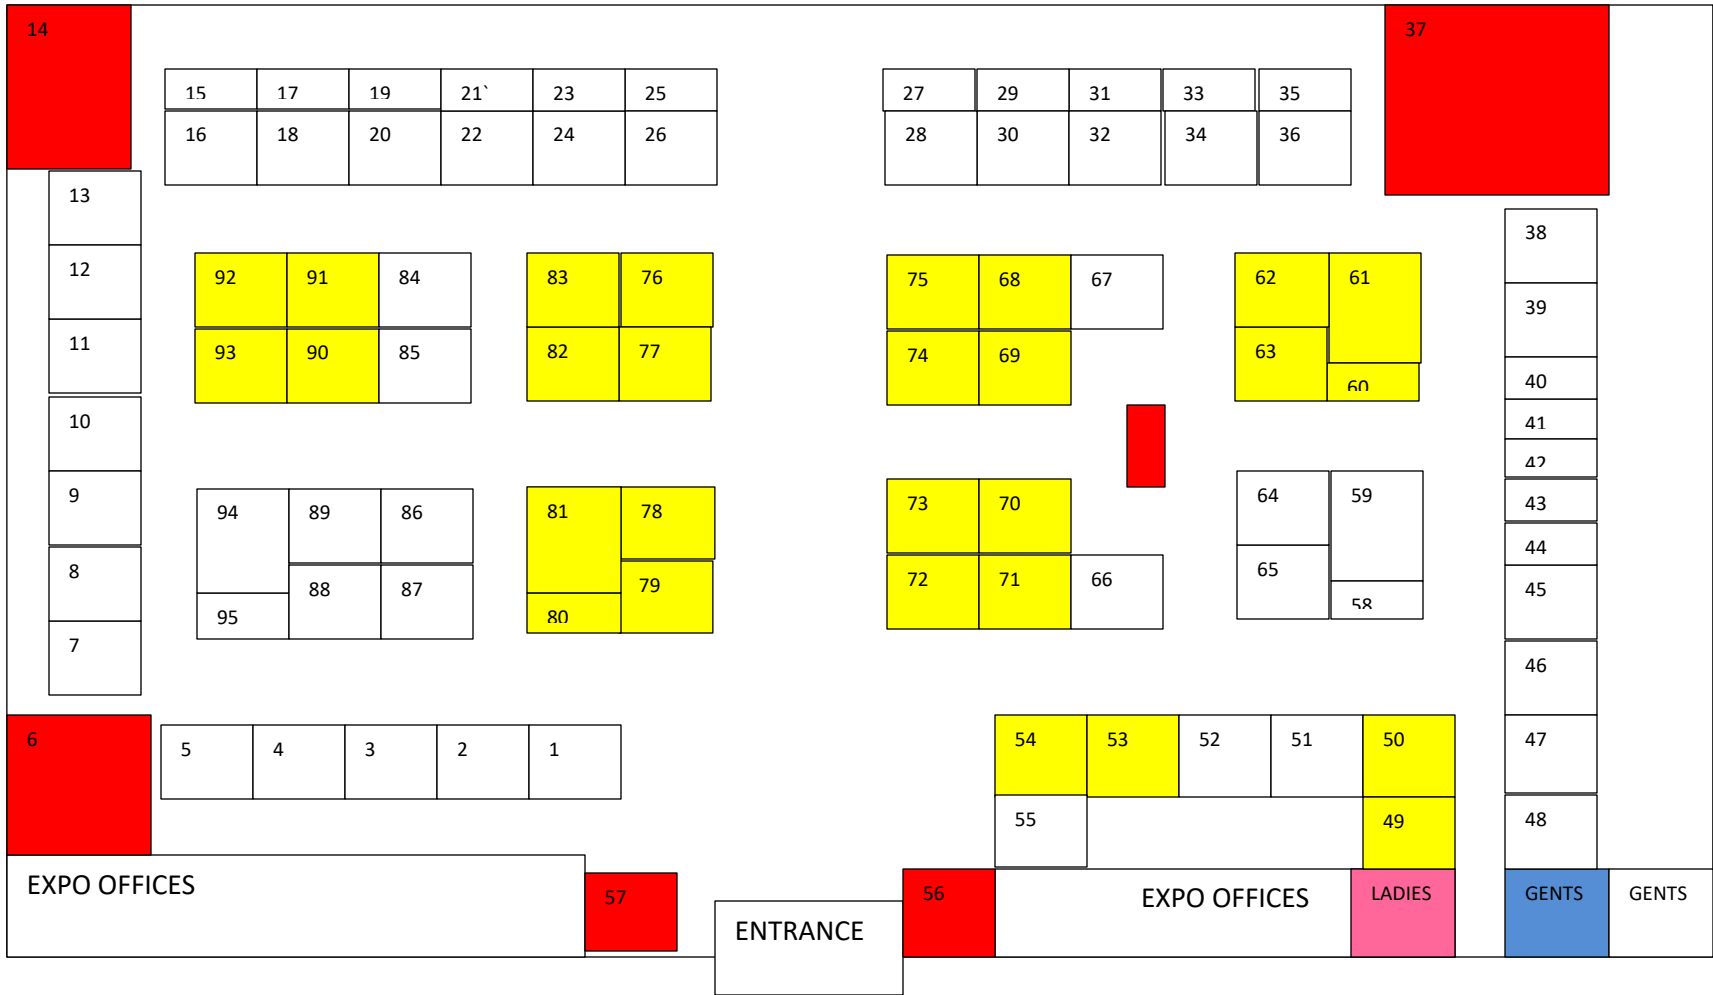

NEVADA WOMEN'S EXPO
Firecreek Crossing Mall 4813 Kietzke (Next to Sam's Club) Ln Reno, NV
May 2020

All Spaces shown are 10X10 approximately. Some spaces may be split to accommodate two 5X10 spaces. Electricity can be found in the **highlighted yellow** spaces. Space location is subject to change. The **highlighted red** spaces are already assigned.